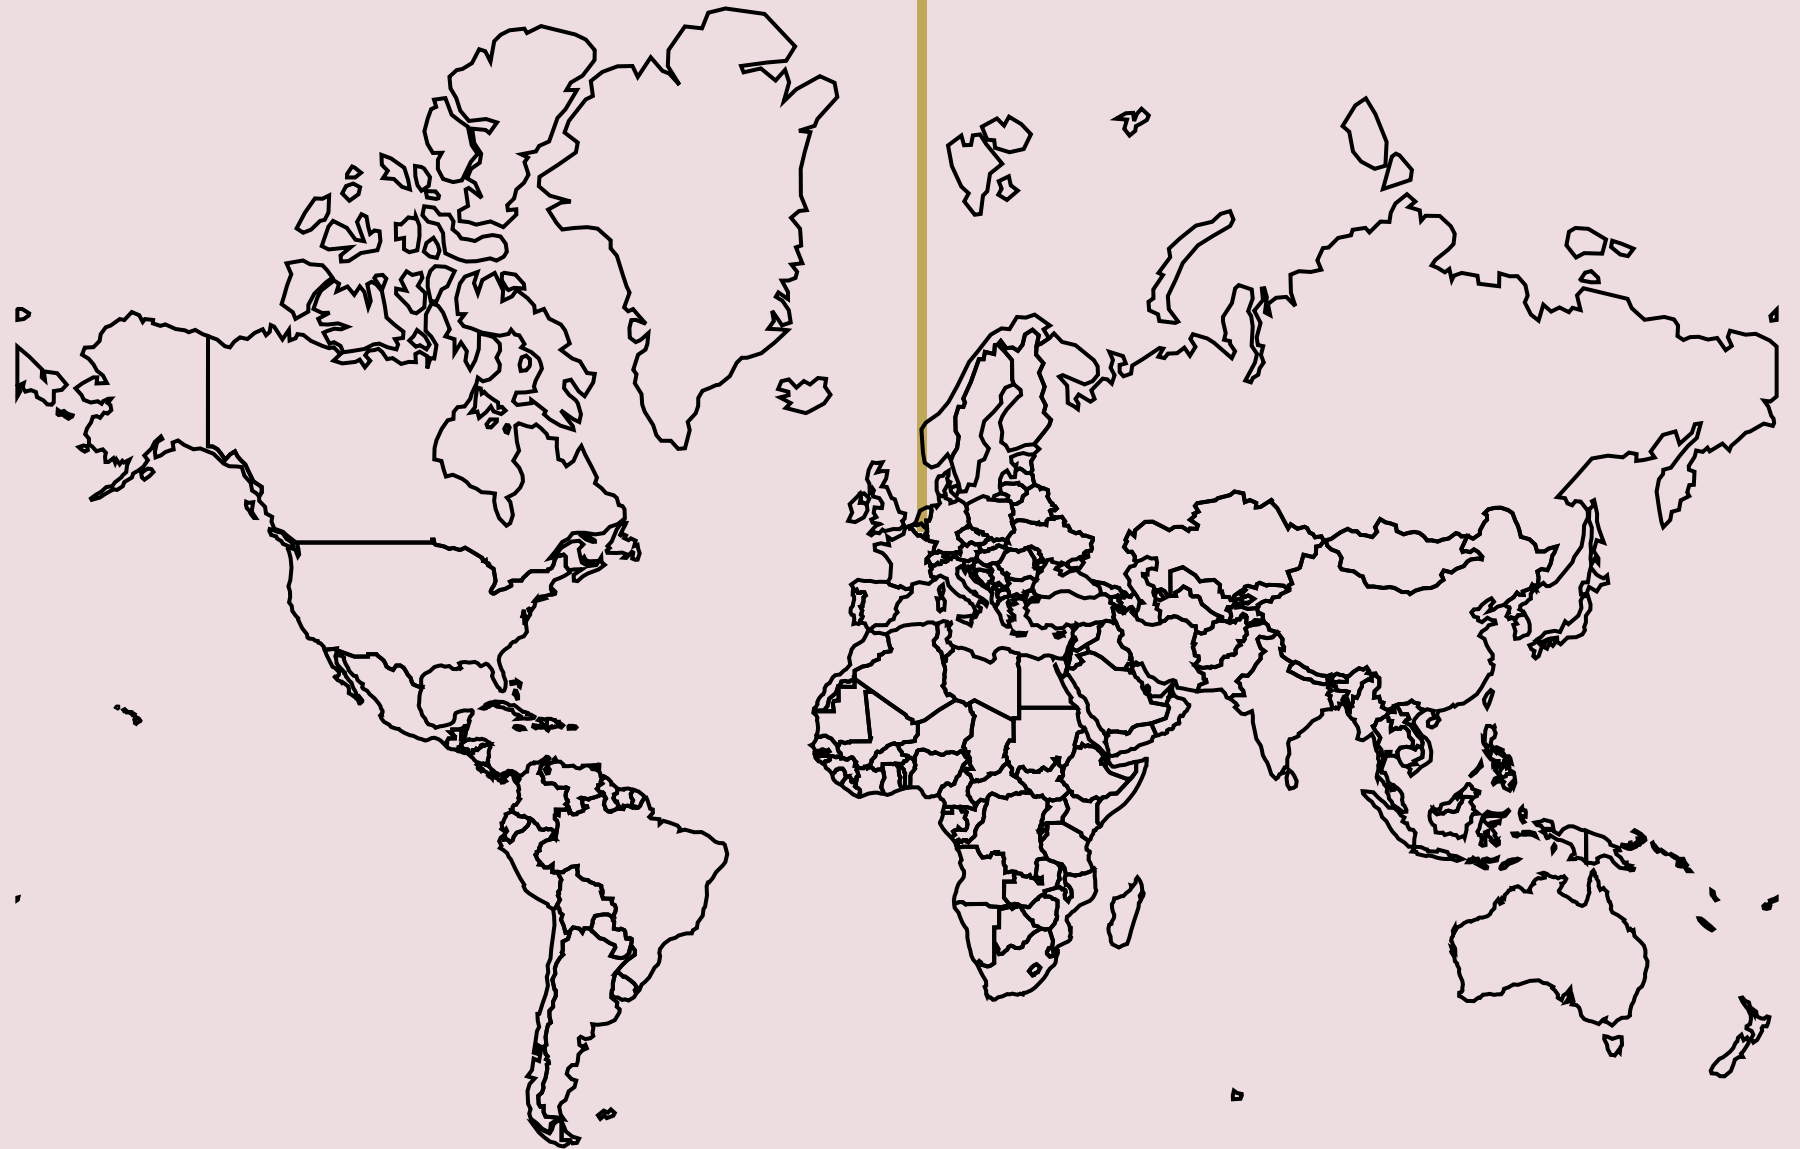

La Flèche Wallonne - Cycling 2025

Click on website and map at bottom. For all events visit gbud.in/w7f

Months

J

F

M

A

M

J

J

A

S

O

N

D

Sports

La Flèche Wallonne

Cycling

Wallonia, Belgium

Wed, 23 Apr

[https://www.la-fleche-wallonne.be/...](https://www.la-fleche-wallonne.be/)

Open Street Map

Google Map

Apr

Su	M	T	W	T	F	Sa
		1	2	3	4	5
6	7	8	9	10	11	12
13	14	15	16	17	18	19
20	21	22	23	24	25	26
27	28	29	30			

<https://gbud.in/w7f>